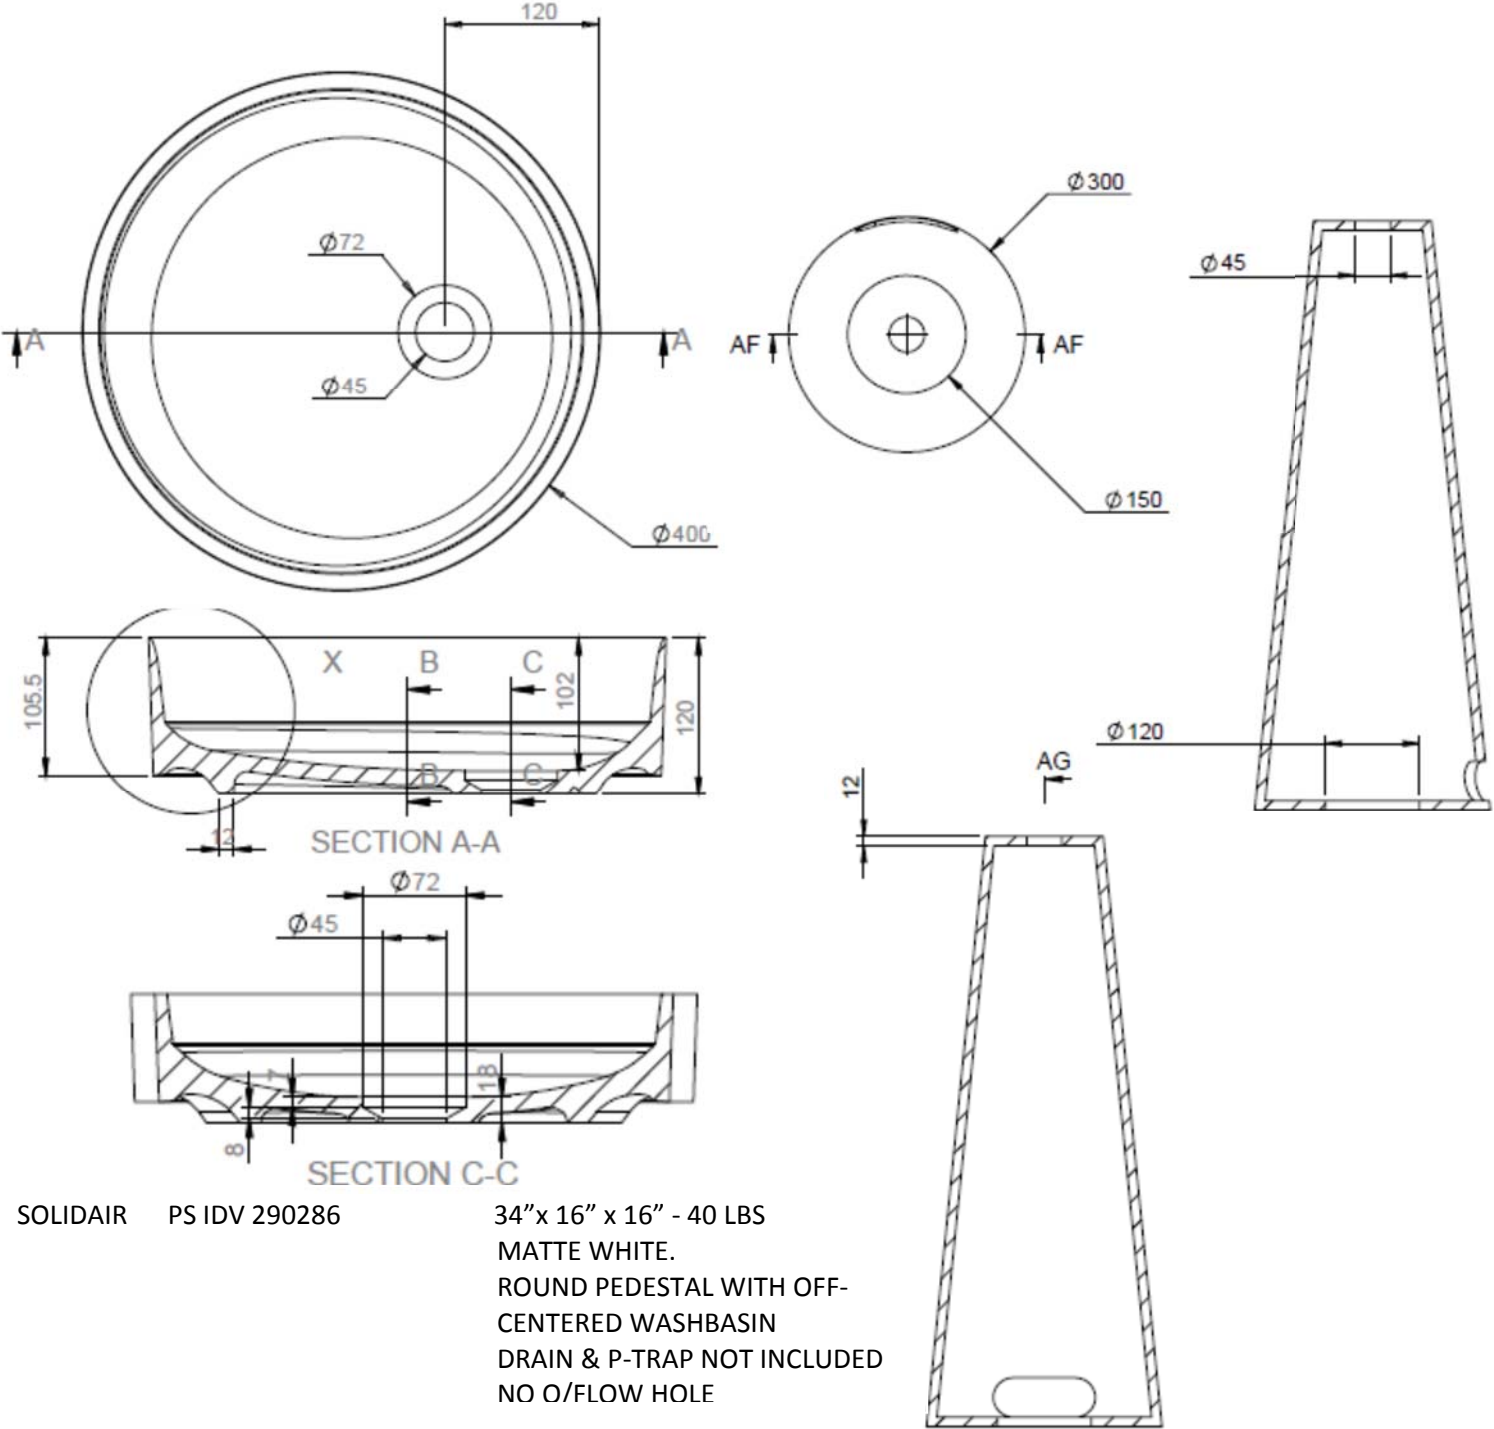

SOLIDFLOAT PS IDV 290286

SOLID SURFACE ROUND PEDESTAL WASHBASIN

SOLIDAIR PS IDV 290286 34"x 16" x 16" - 40 LBS
 MATTE WHITE.
 ROUND PEDESTAL WITH OFF-CENTERED WASHBASIN
 DRAIN & P-TRAP NOT INCLUDED
 NO O/FLOW HOLE